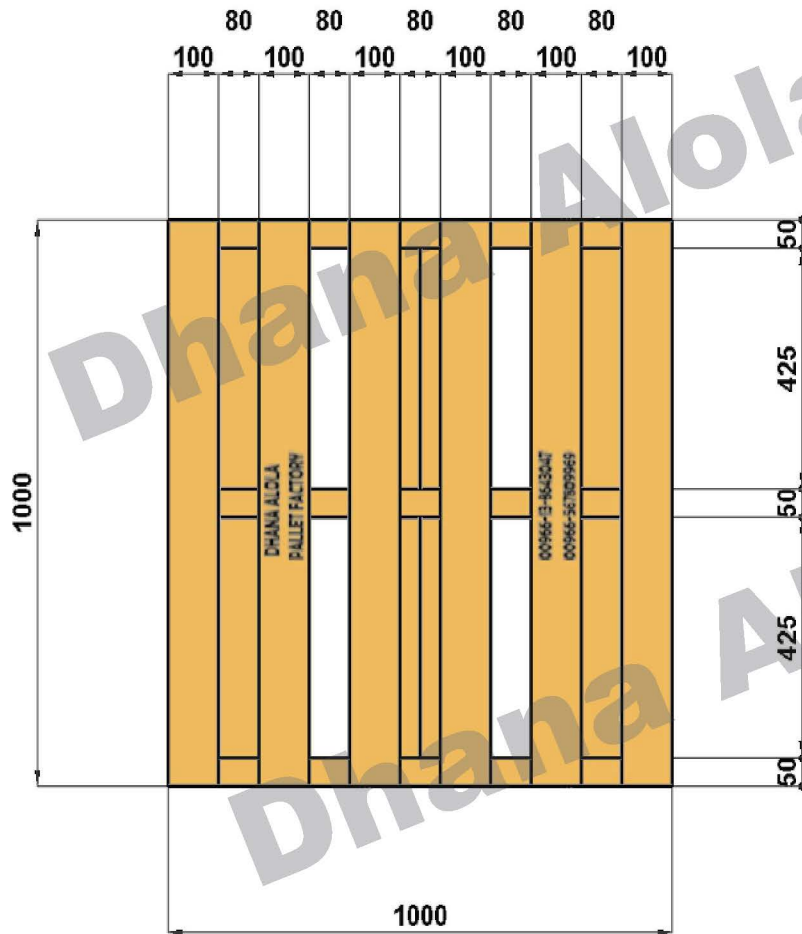

Bottom View

Dhana Alola Pallet Factory
25st Cross Abqeq St
Alkhubar , Saudi Arabia

Contact us
Line :00966138643047
Fax : 00966138968155

Customer Name :

Address :

Product ID:

Isometric View

Side & Lateral View