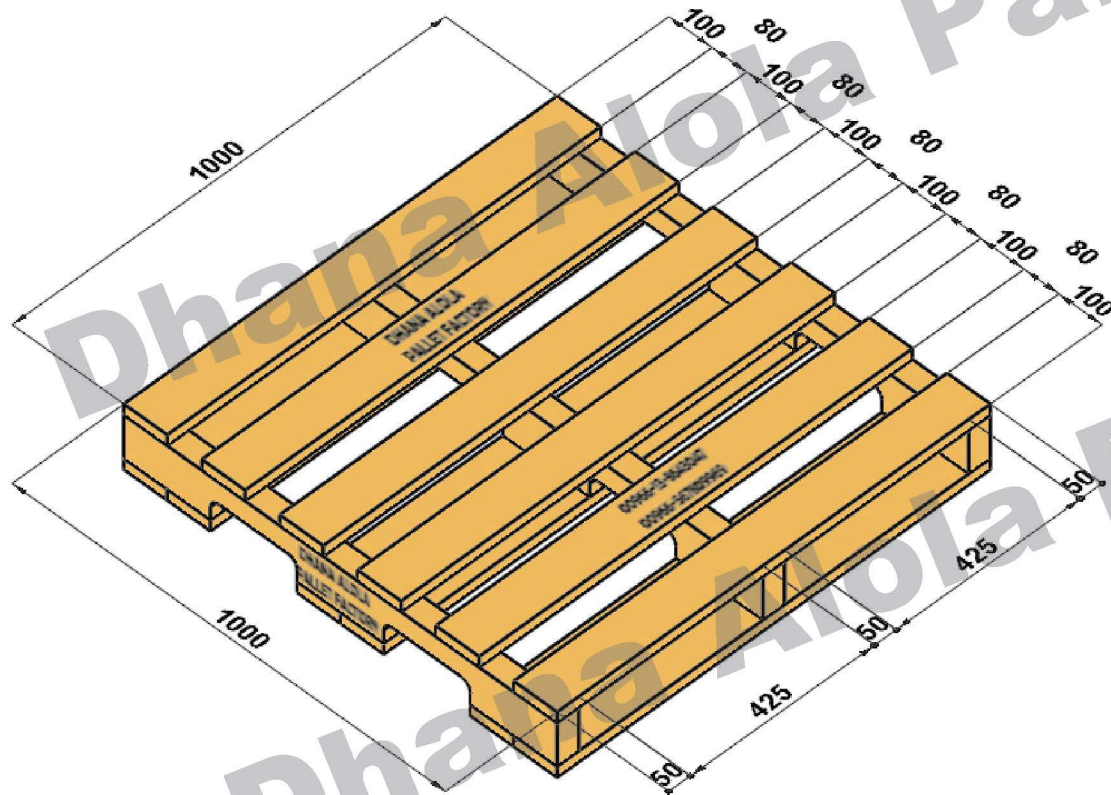

Bottom View

Dhana Alola Pallet Factory
25st Cross Abqeq St
Alkhubar , Saudi Arabia

Contact us
Line :00966138643047
Fax : 00966138968155

Customer Name :

Address :

Product ID:

Isometric View

Side & Lateral View