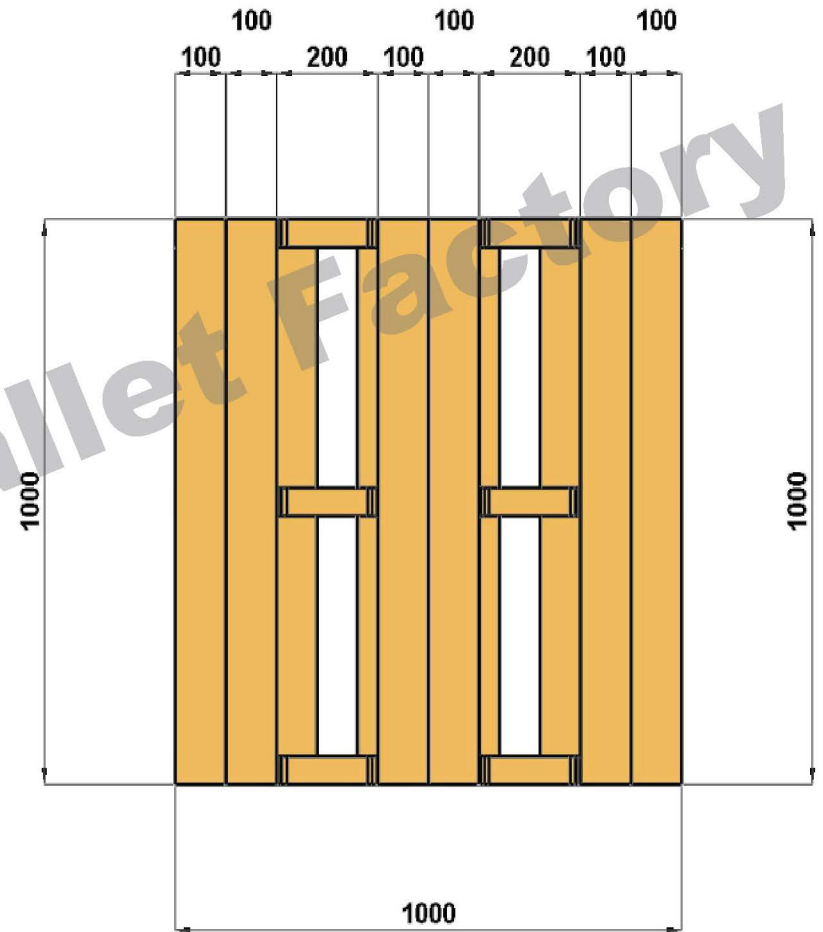

Bottom View

Dhana Alola Pallet Factory
25st Cross Abqeq St
Alkhubar , Saudi Arabia

Contact us
Line :00966138643047
Fax : 00966138968155

Customer Name :

Address :

Product ID:

Isometric View

Side & Lateral View