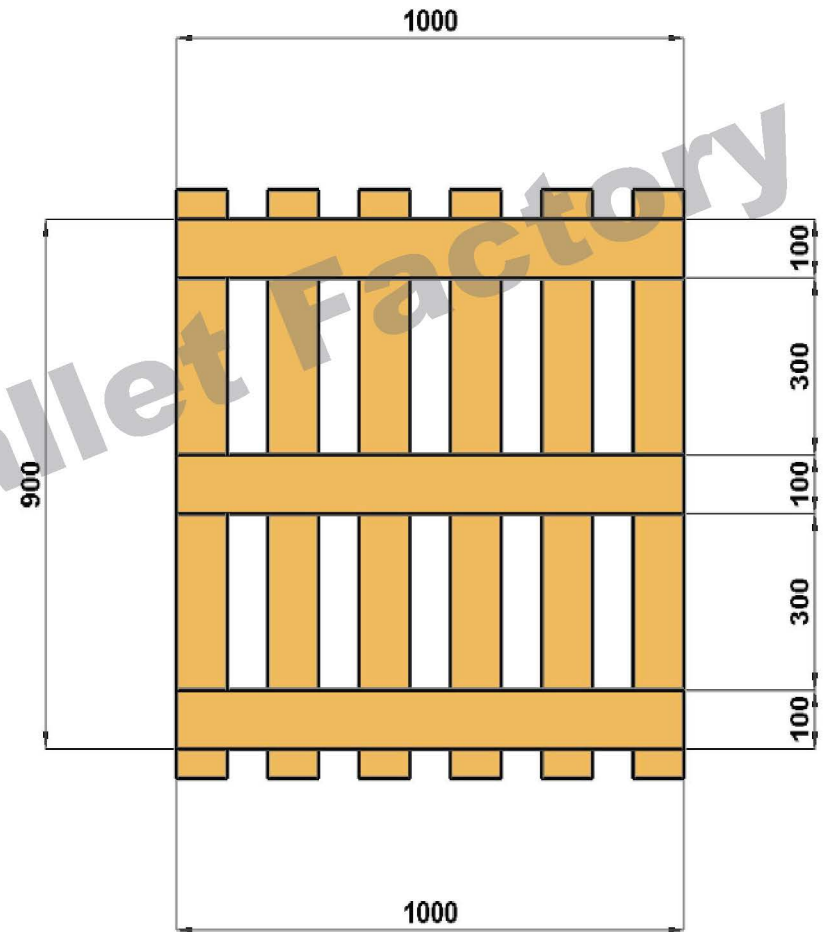

Bottom View

Dhana Alola Pallet Factory
25st Cross Abqeq St
Alkhubar , Saudi Arabia

Contact us
Line :00966138643047
Fax : 00966138968155

Customer Name :

Address :

Product ID:

Isometric View

Side & Lateral View