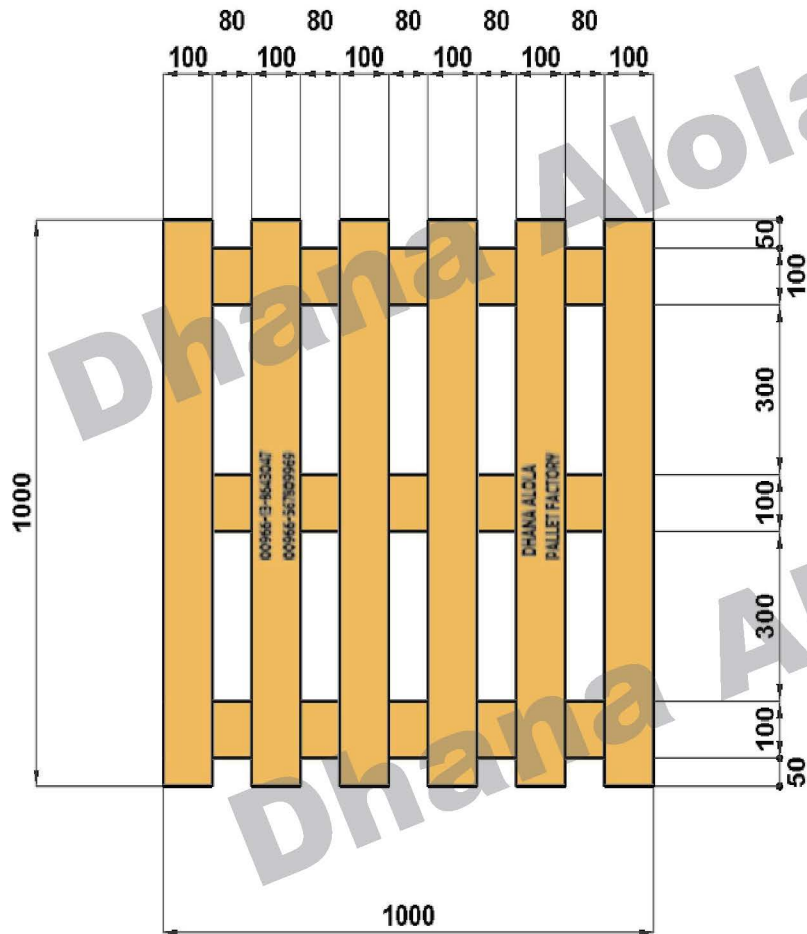

Bottom View

Dhana Alola Pallet Factory
25st Cross Abqeq St
Alkhubar , Saudi Arabia

Contact us
Line :00966138643047
Fax : 00966138968155

Customer Name :

Address :

Product ID:

Isometric View

Side & Lateral View