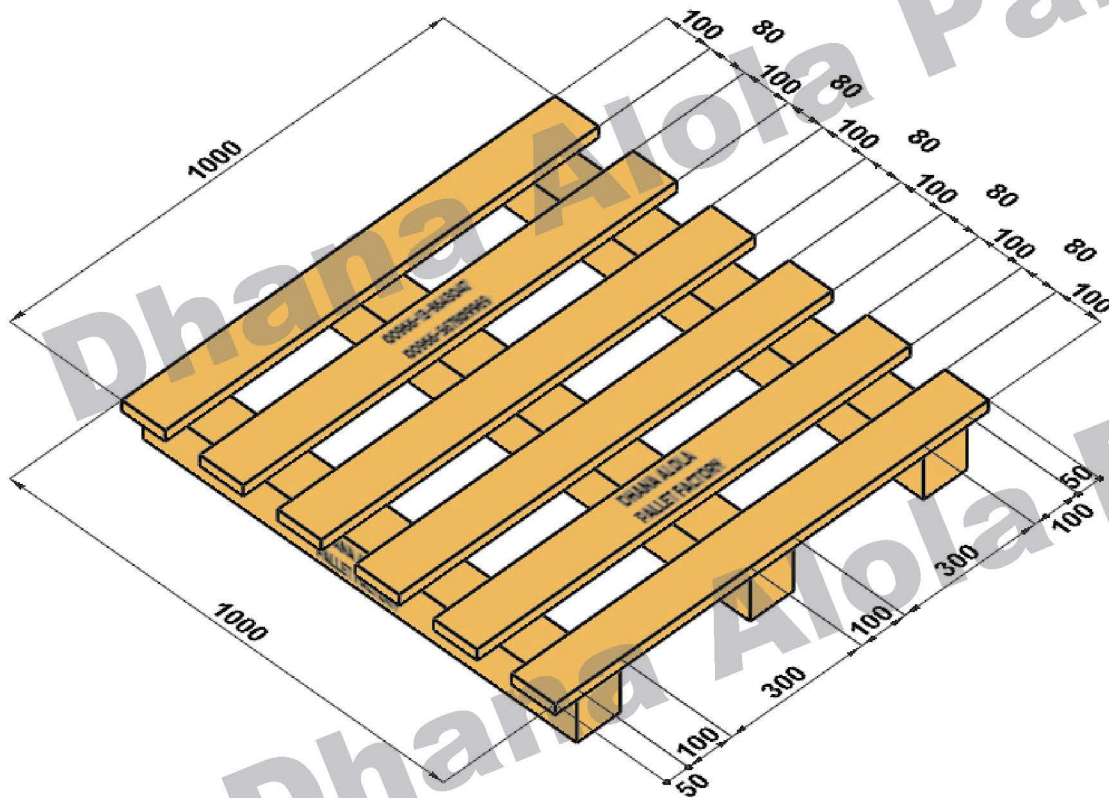

Bottom View

Dhana Alola Pallet Factory
25st Cross Abqeq St
Alkhubar , Saudi Arabia

Contact us
Line :00966138643047
Fax : 00966138968155

Customer Name :

Address :

Product ID:

Isometric View

Side & Lateral View