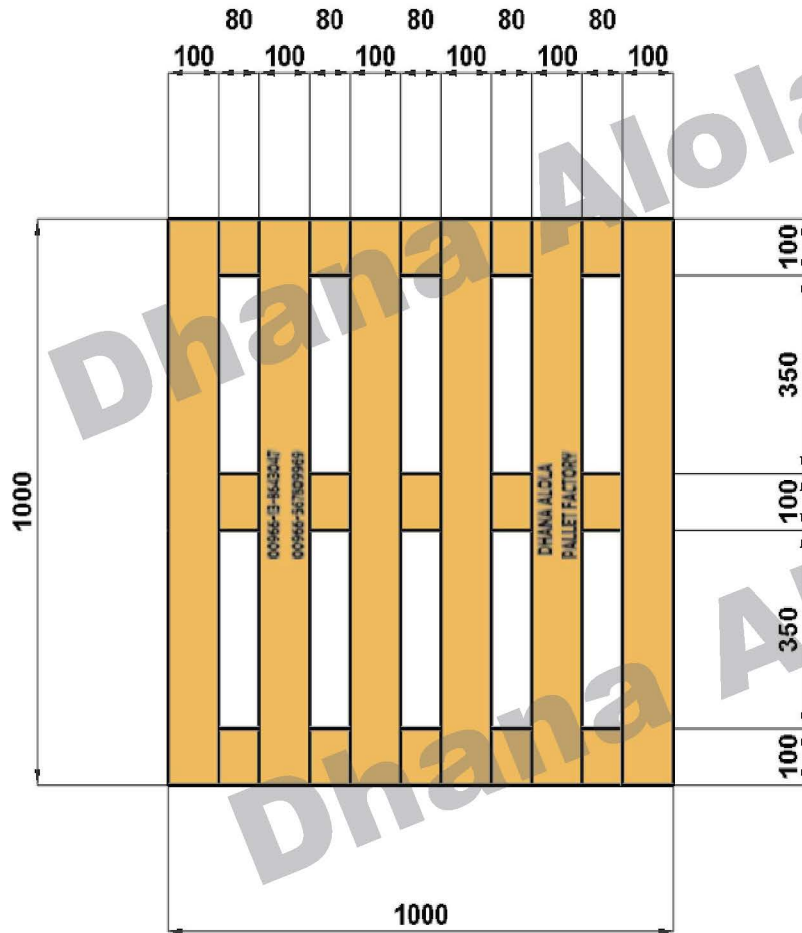

Bottom View

Dhana Alola Pallet Factory
25st Cross Abqeq St
Alkhubar , Saudi Arabia

Contact us
Line :00966138643047
Fax : 00966138968155

Customer Name :

Address :

Product ID :

Isometric View

Side & Lateral View