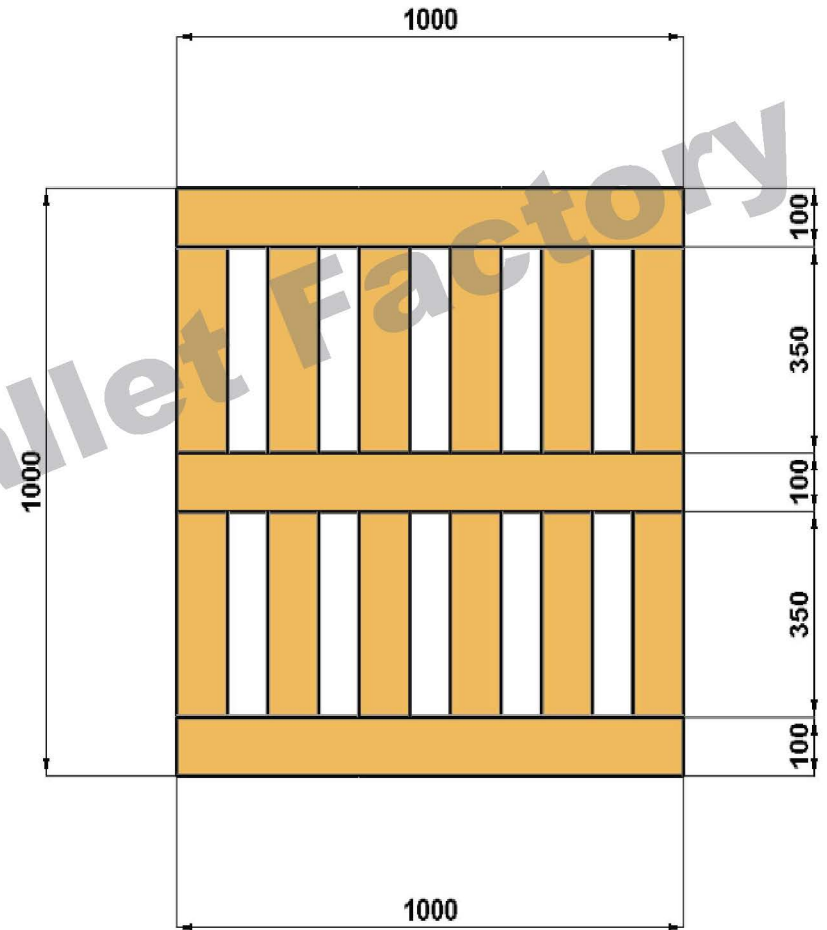

Bottom View

Dhana Alola Pallet Factory
25st Cross Abqeq St
Alkhubar , Saudi Arabia

Contact us
Line :00966138643047
Fax : 00966138968155

Customer Name :

Address :

Product ID :

Isometric View

Side & Lateral View