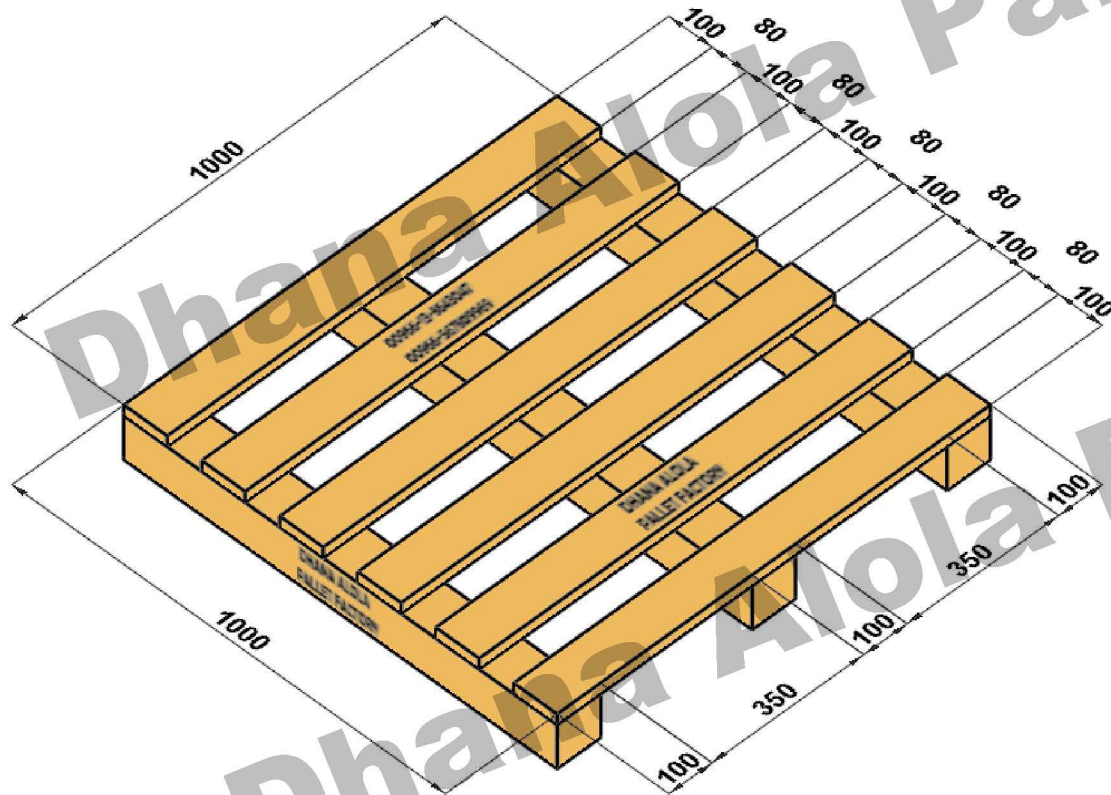

Bottom View

Dhana Alola Pallet Factory
25st Cross Abqeq St
Alkhubar , Saudi Arabia

Contact us
Line :00966138643047
Fax : 00966138968155

Customer Name :

Address :

Product ID :

Isometric View

Side & Lateral View