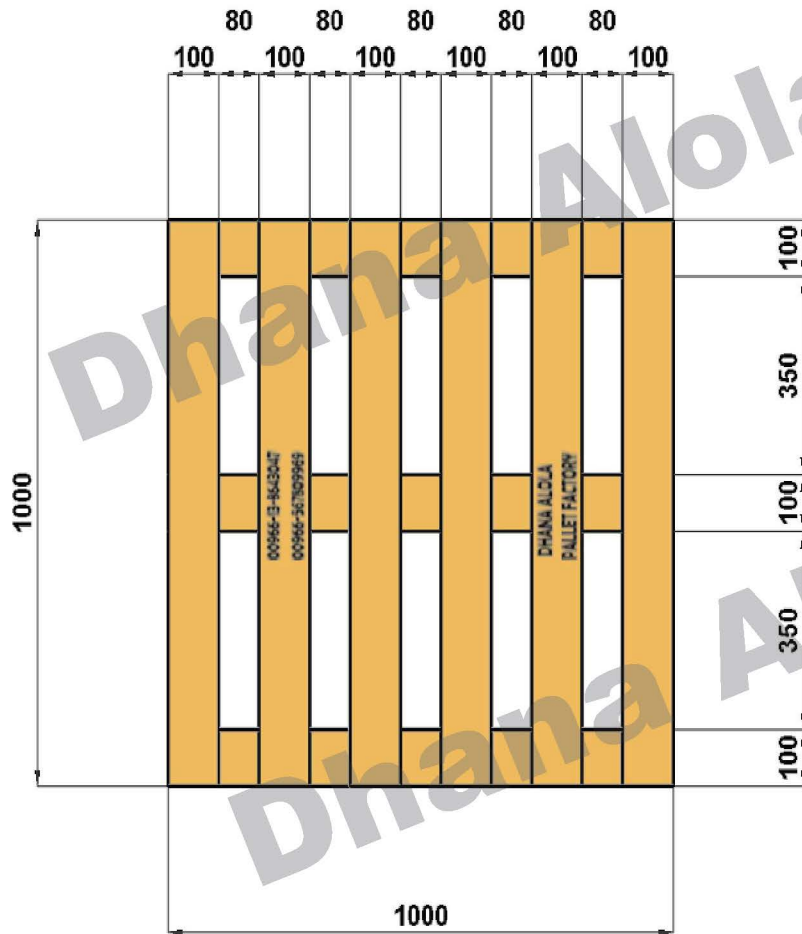

Bottom View

Dhana Alola Pallet Factory
25st Cross Abqeq St
Alkhubar , Saudi Arabia

Contact us
Line :00966138643047
Fax : 00966138968155

Customer Name :

Address :

Product ID:

Isometric View

Side & Lateral View