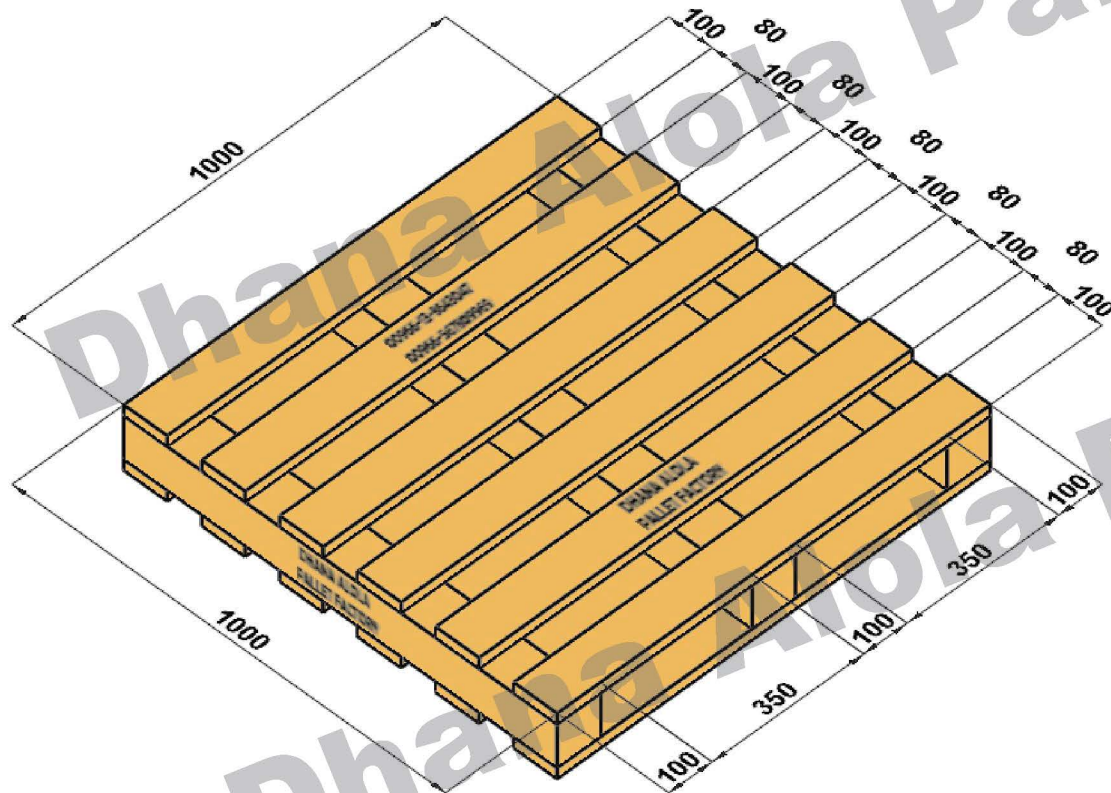

Bottom View

Dhana Alola Pallet Factory
25st Cross Abqeq St
Alkhubar , Saudi Arabia

Contact us
Line :00966138643047
Fax : 00966138968155

Customer Name :

Address :

Product ID:

Isometric View

Side & Lateral View