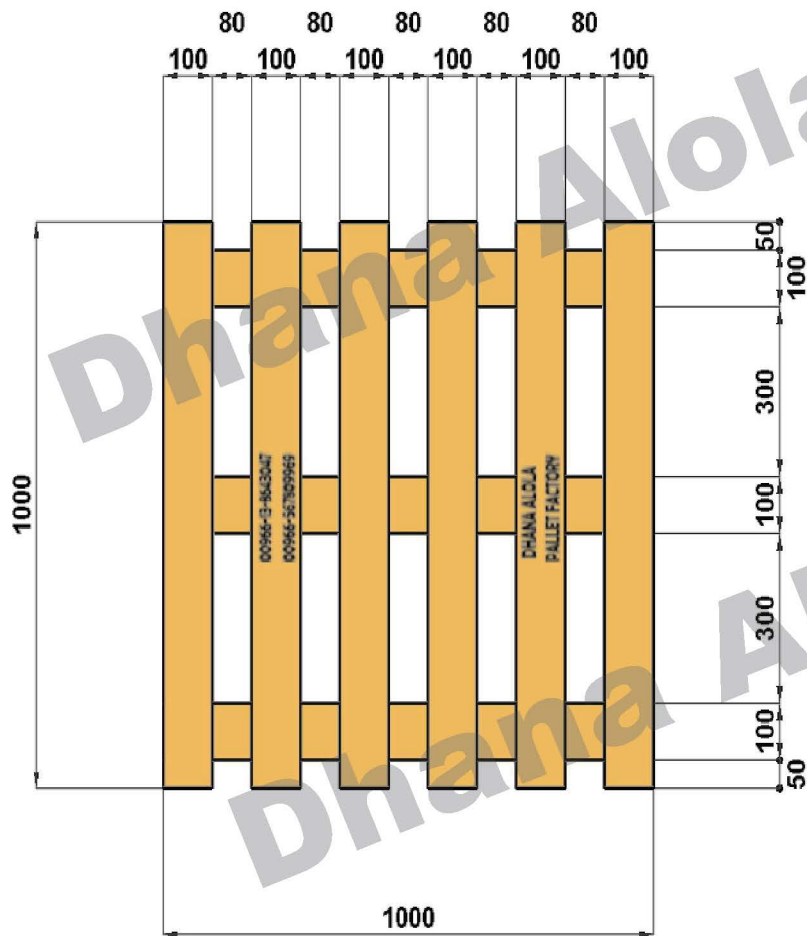

Bottom View

Dhana Alola Pallet Factory
25st Cross Abqeq St
Alkhubar , Saudi Arabia

Contact us
Line :00966138643047
Fax : 00966138968155

Customer Name :

Address :

Product ID:

Isometric View

Side & Lateral View