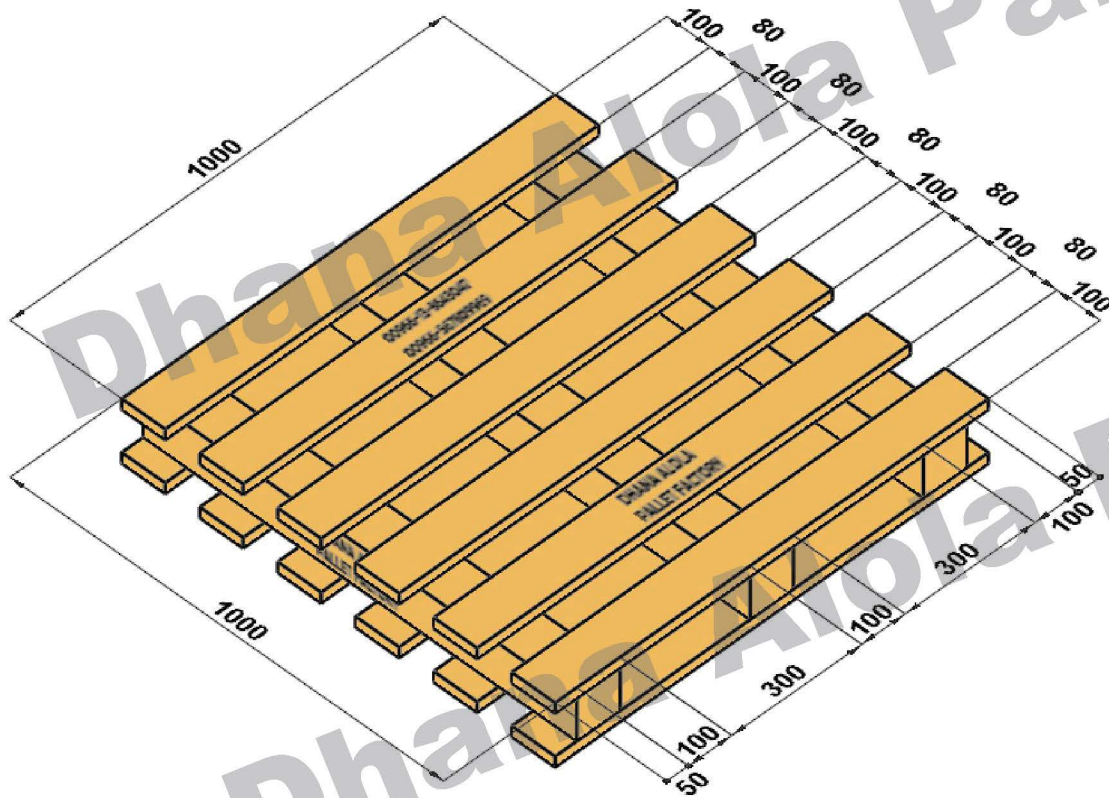

Bottom View

Dhana Alola Pallet Factory
25st Cross Abqeq St
Alkhubar , Saudi Arabia

Contact us
Line :00966138643047
Fax : 00966138968155

Customer Name :

Address :

Product ID:

Isometric View

Side & Lateral View