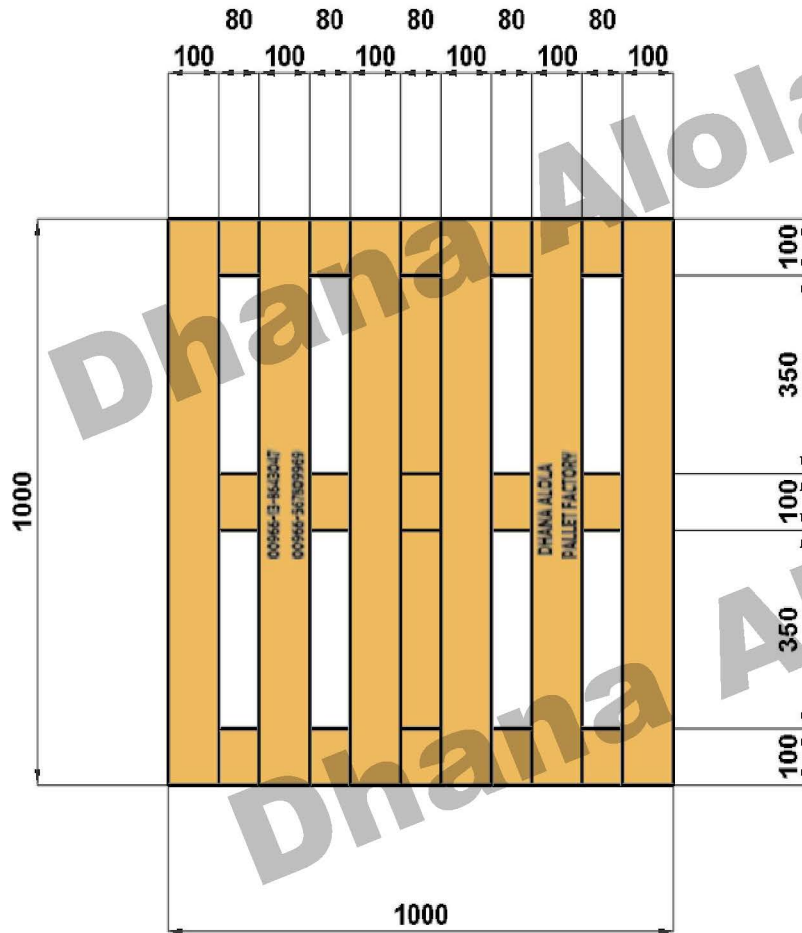

Bottom View

Dhana Alola Pallet Factory
25st Cross Abqeq St
Alkhubar , Saudi Arabia

Contact us
Line :00966138643047
Fax : 00966138968155

Customer Name :

Address :

Product ID:

Isometric View

Side & Lateral View