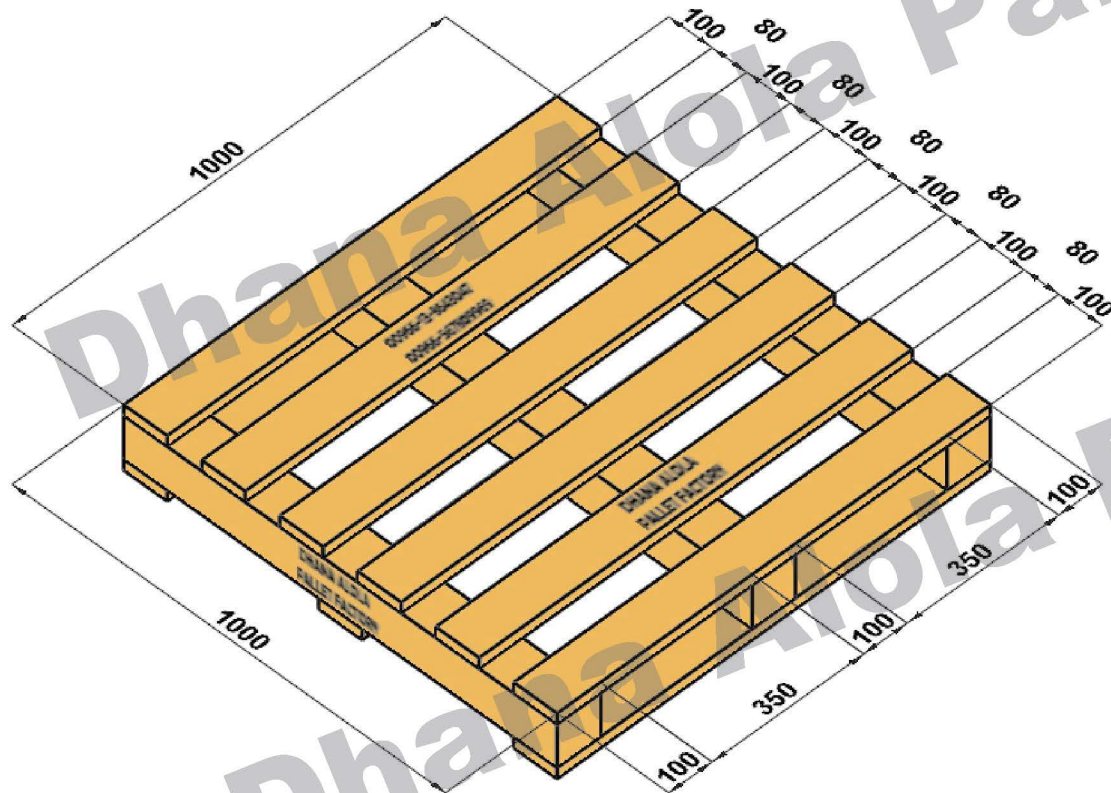

Bottom View

Dhana Alola Pallet Factory
25st Cross Abqeq St
Alkhubar , Saudi Arabia

Contact us
Line :00966138643047
Fax : 00966138968155

Customer Name :

Address :

Product ID:

Isometric View

Side & Lateral View