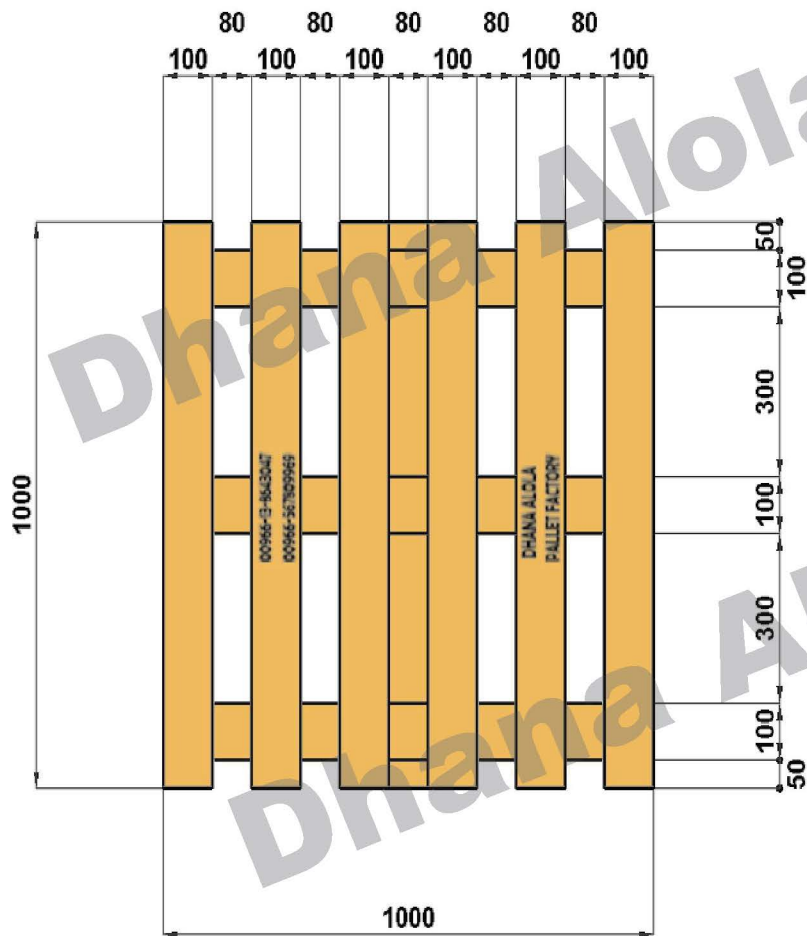

Dhana Alola Pallet Factory
25st Cross Abqeq St
Alkhubar , Saudi Arabia

Contact us

Line : 00966138643047

Fax : 00966138968155

Customer Name :

Address :

Product ID:

Top View

Bottom View

Dhana Alola Pallet Factory
25st Cross Abqeq St
Alkhubar , Saudi Arabia

Contact us
Line :00966138643047
Fax : 00966138968155

Customer Name :

Address :

Product ID:

Isometric View

Side & Lateral View