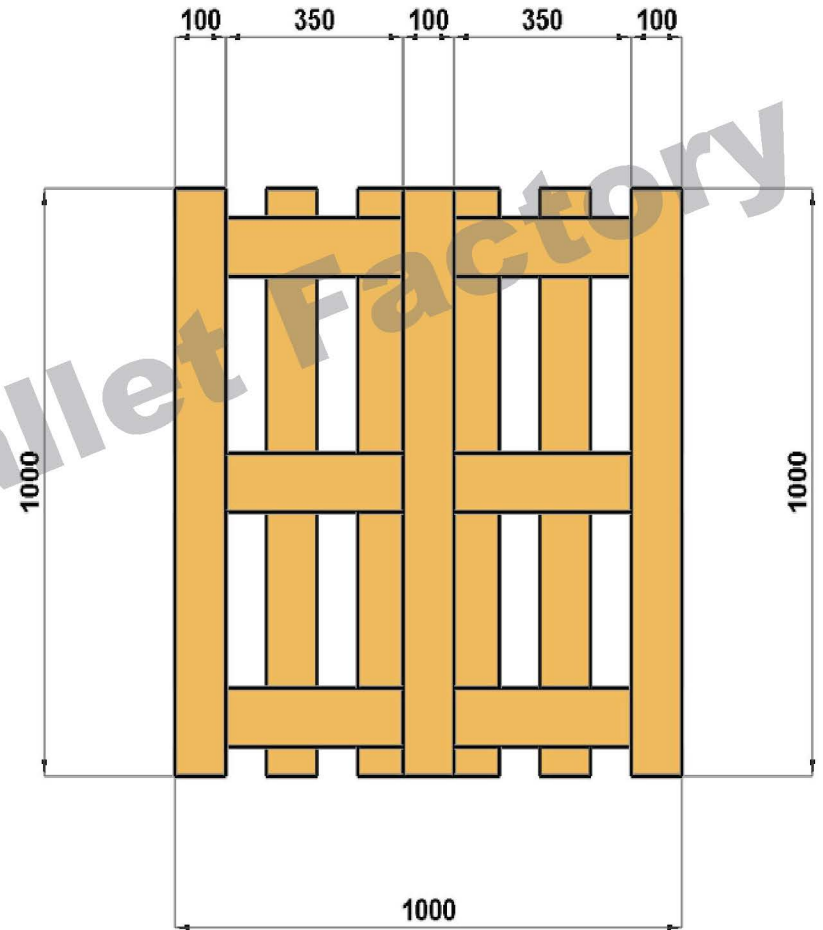

Bottom View

Dhana Alola Pallet Factory
25st Cross Abqeq St
Alkhubar , Saudi Arabia

Contact us
Line :00966138643047
Fax : 00966138968155

Customer Name :

Address :

Product ID:

Isometric View

Side & Lateral View