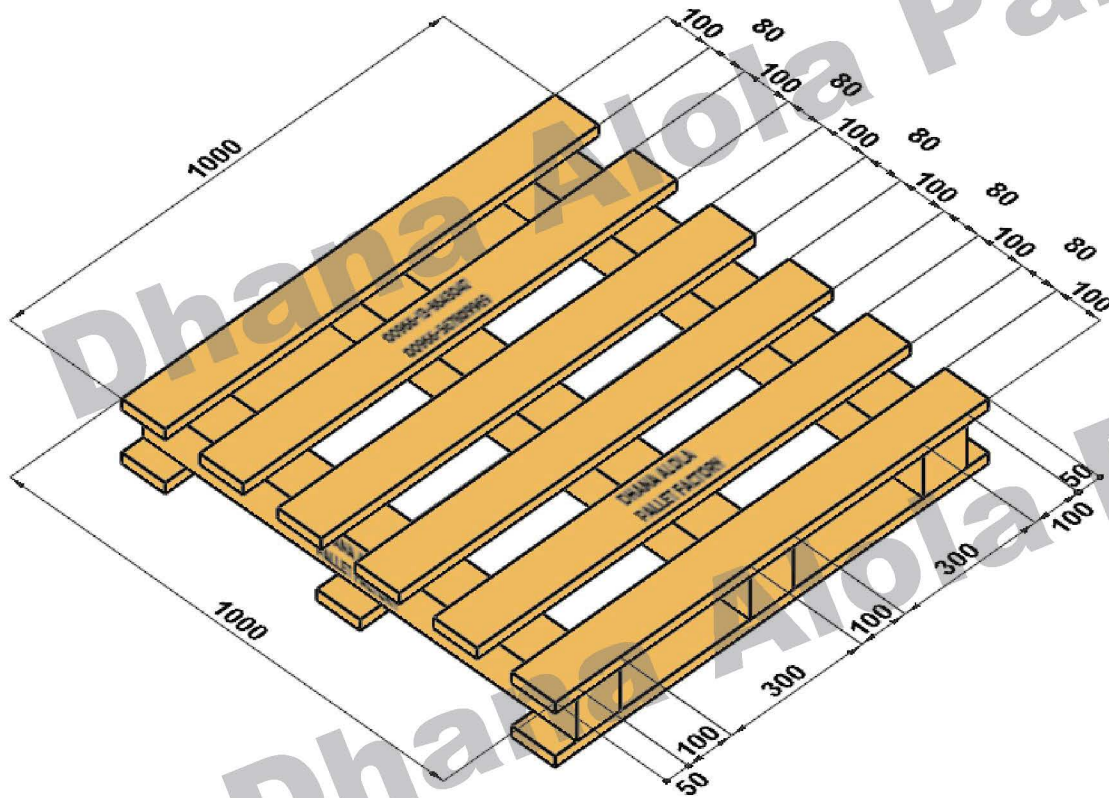

Bottom View

Dhana Alola Pallet Factory
25st Cross Abqeq St
Alkhubar , Saudi Arabia

Contact us
Line :00966138643047
Fax : 00966138968155

Customer Name :

Address :

Product ID:

Isometric View

Side & Lateral View